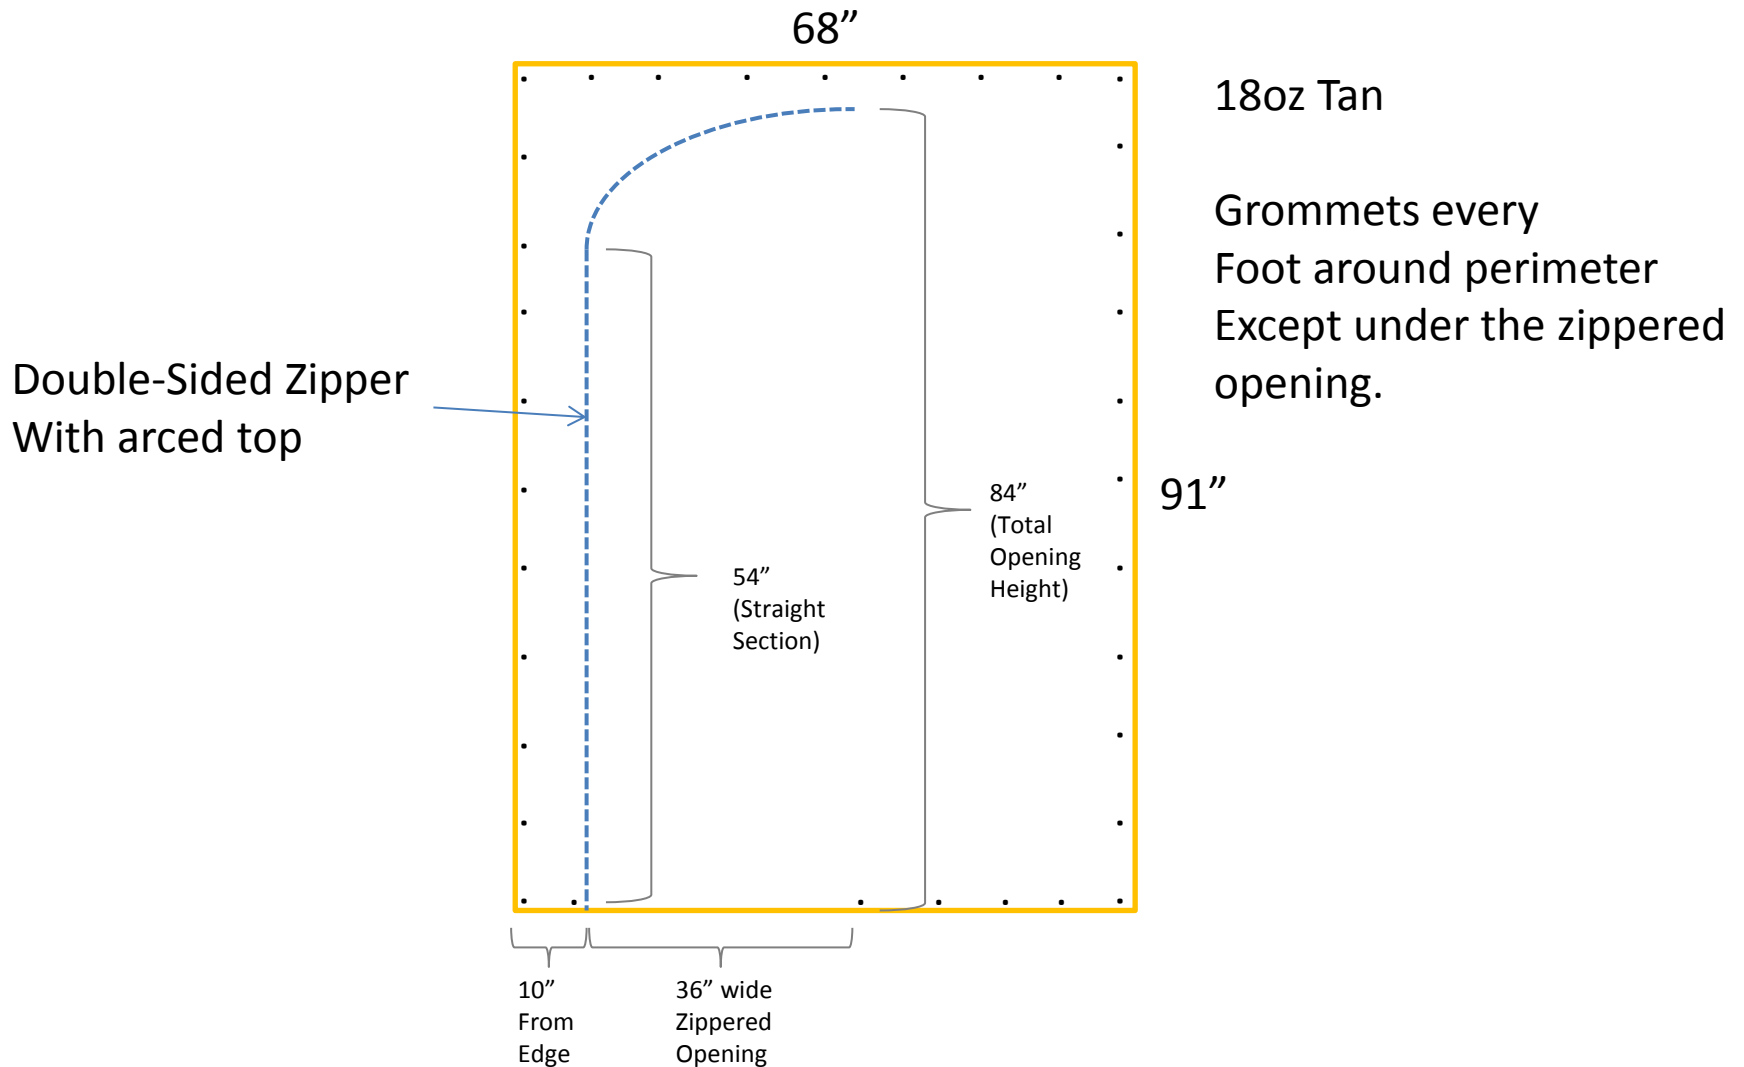

# Tarp 1 of 2 (as viewed from outside of tarp)

# Tarp 2 of 2 (as viewed from inside of tarp)

18 oz Tan

1 Row of D-Rings, 10" from bottom on inside (hem-side) of tarp at locations shown

Grommets every foot around perimeter (including below D-Rings)