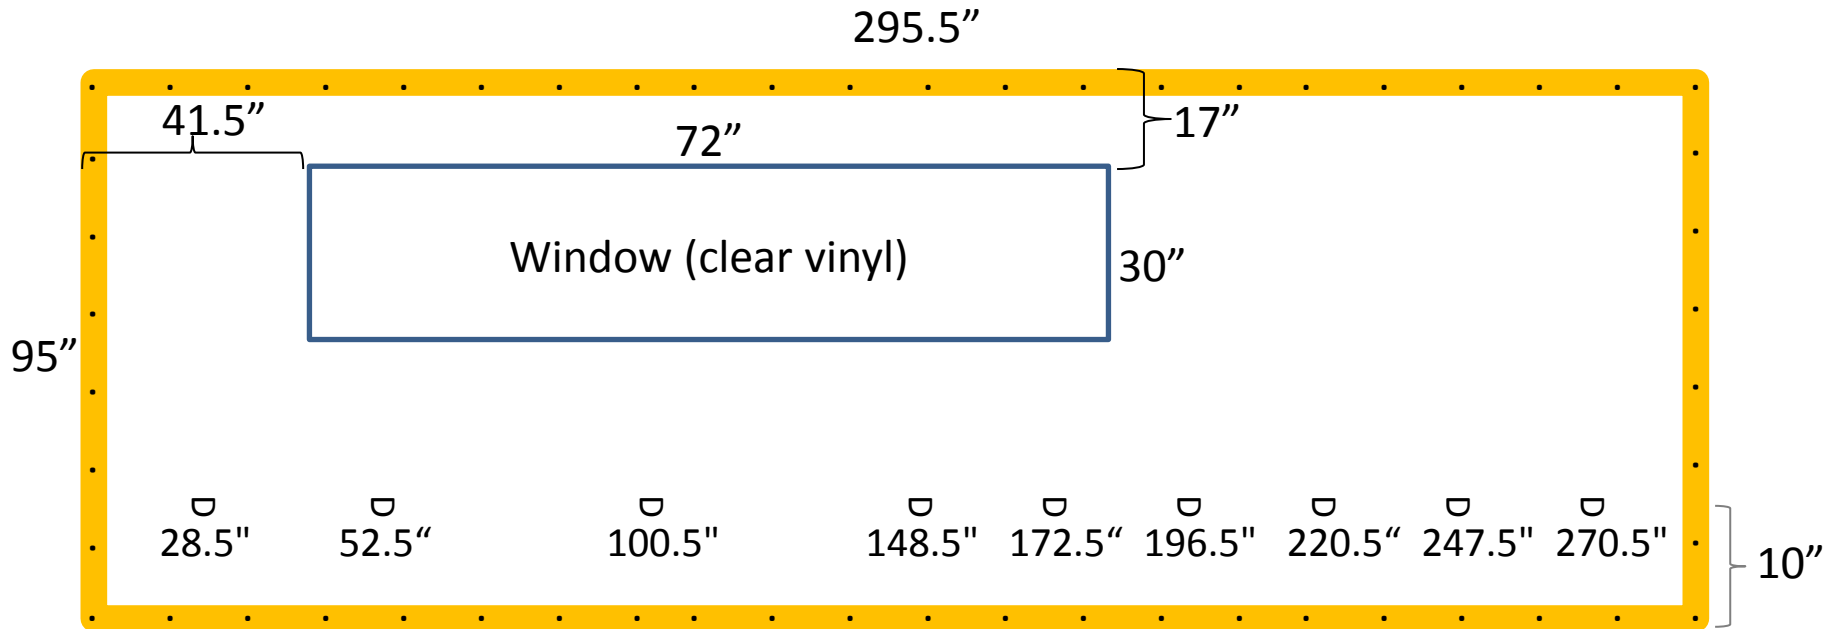

# Tarp 1 of 2 (as viewed from outside of tarp)

# Tarp 2 of 2 (as viewed from inside of tarp)

18 oz Tan

1 Row of D-Rings, 10" from bottom on inside (hem-side) of tarp at locations shown

Grommets every foot around perimeter (including below D-Rings)